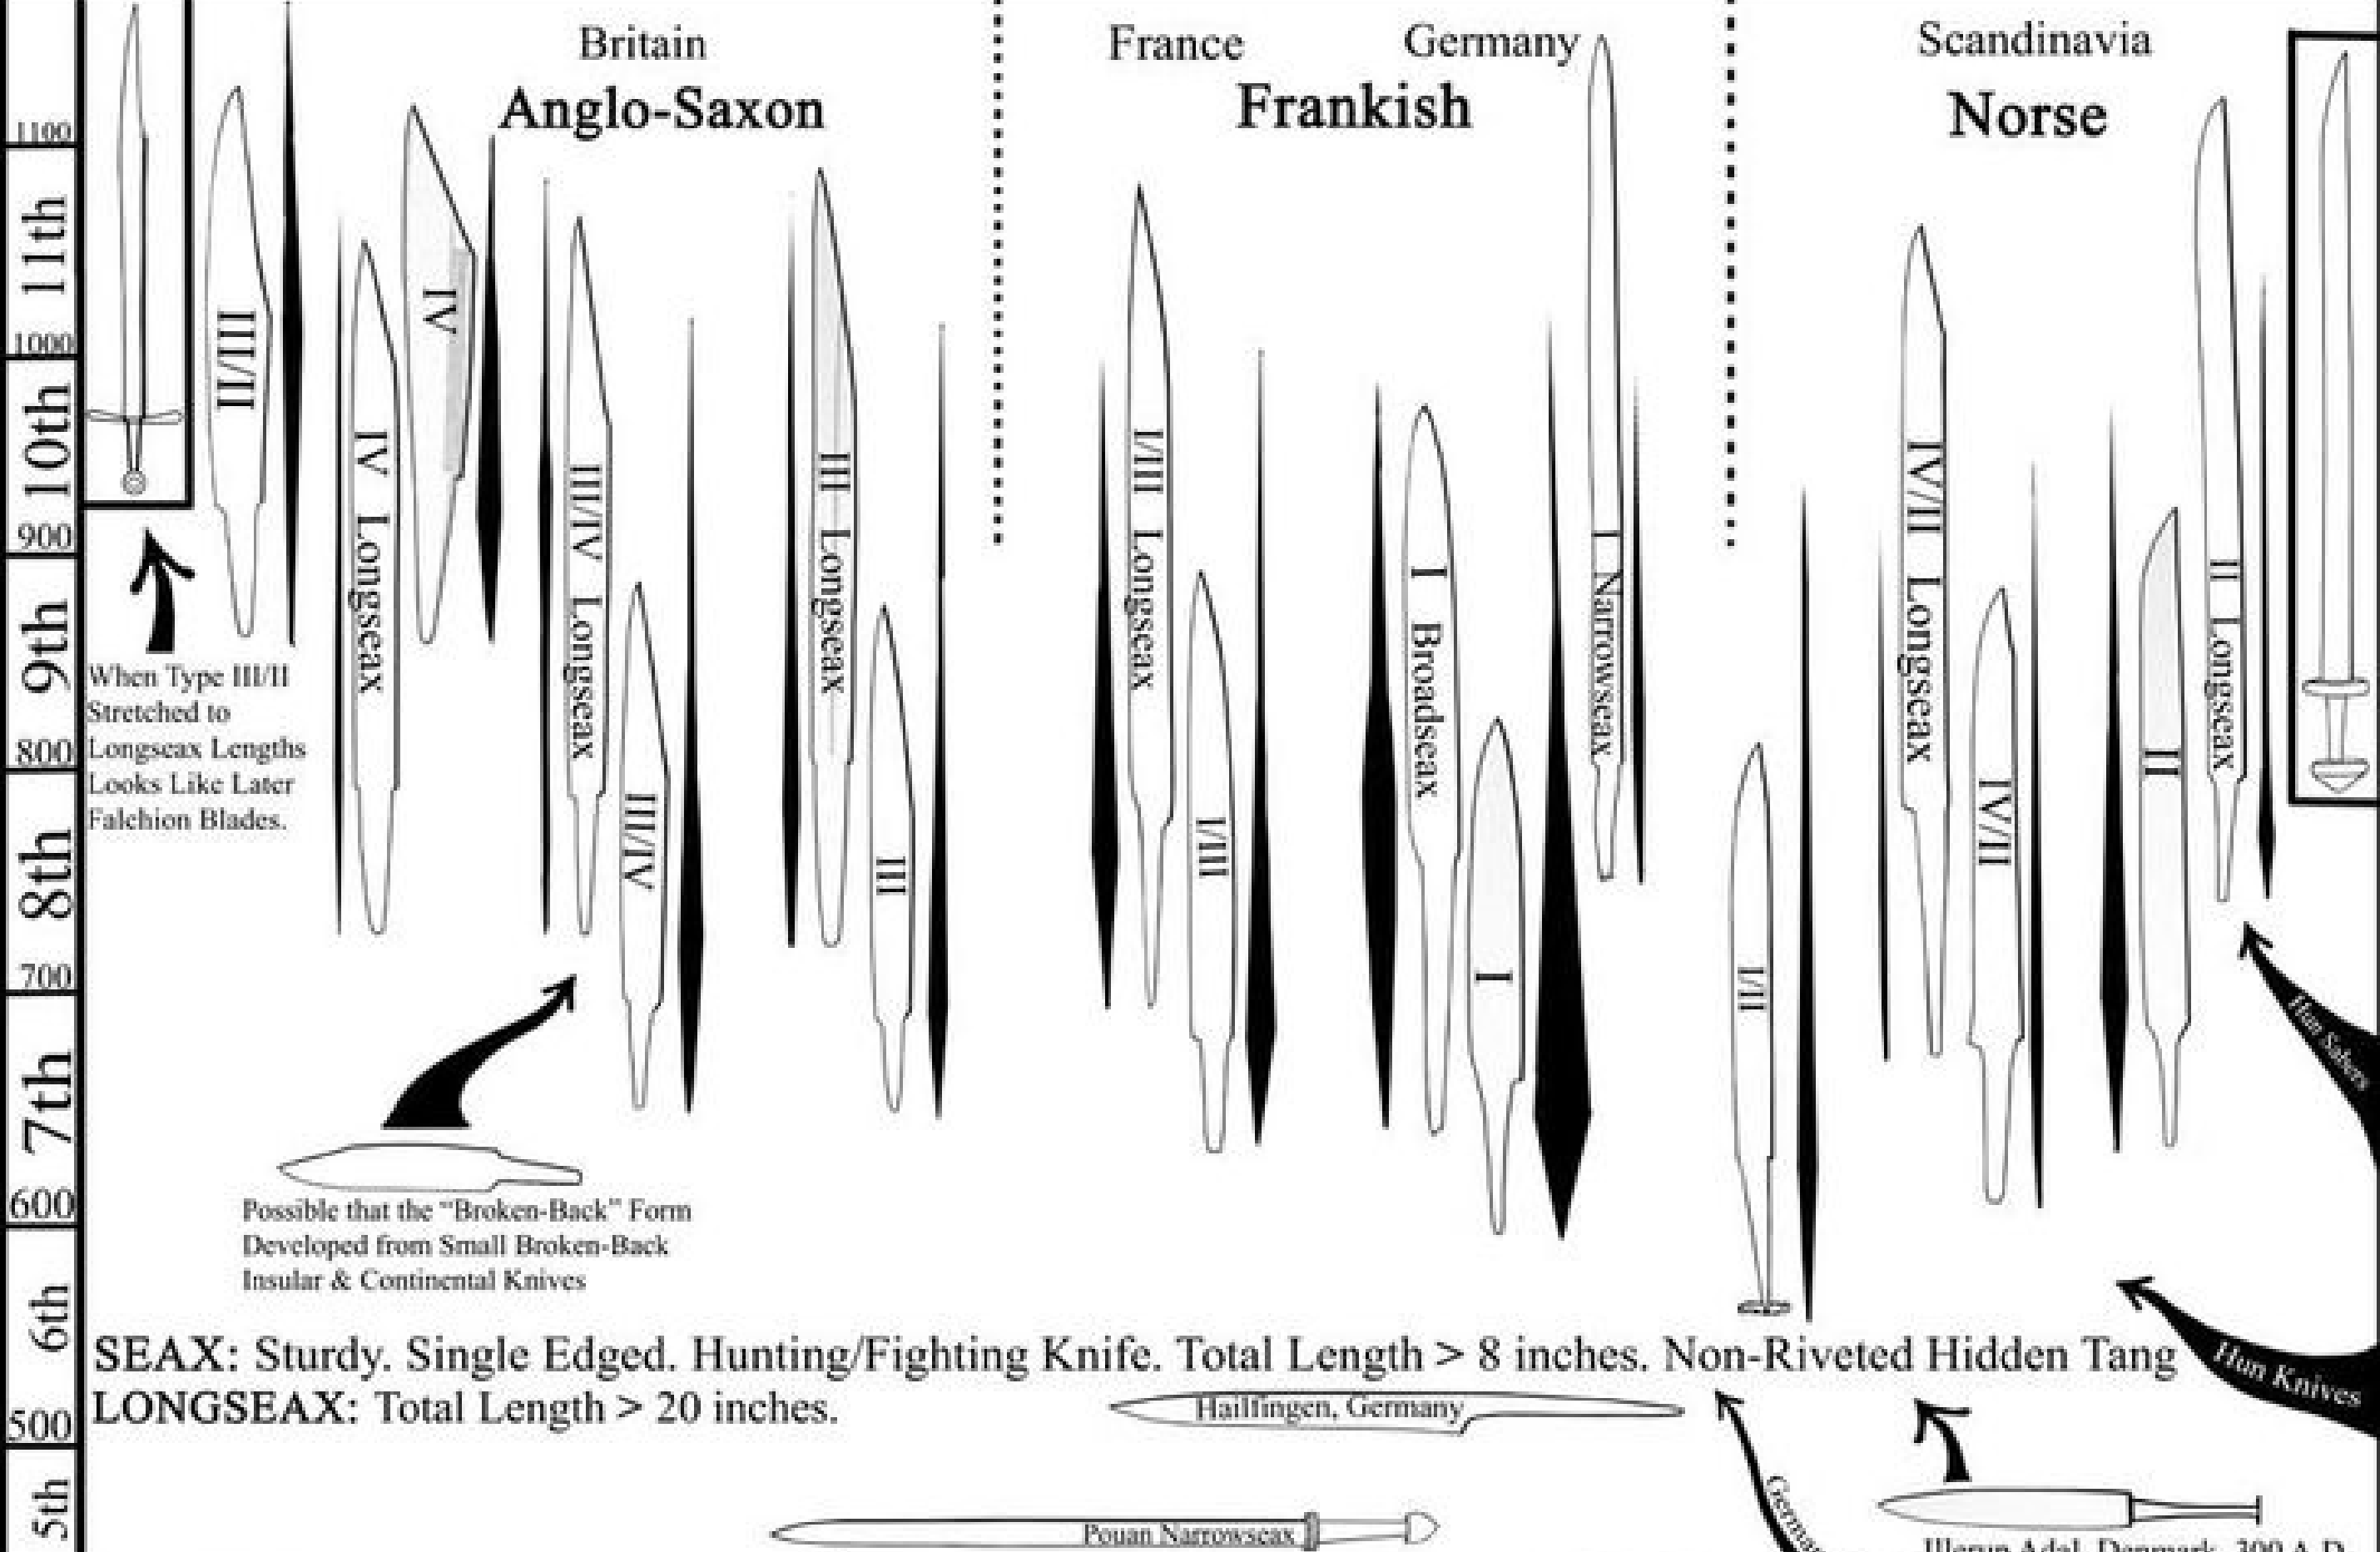

12" 11" 10" 9" 8" 7"

Trondheim, T5919

Trondheim, T5918

Aarchen

London, Cheapside [Cameron 145]

Gloucester, Berkley Street [Cameron 350]

York, Coppergate YAT.15660 [Cameron 214] 900-1100AD

York, Parliament Street [Cameron 207]

Gloucester, Southgate Street [Cameron 349]

York, Coppergate YAT.15659 [Cameron 215] 900-1100AD

York, Coppergate YAT.15661 [Cameron 115] 900-1100AD

Dublin, Christchurch Place DLS 4 1050-1075AD

Dublin, Christchurch Place DLS 5 1050-1075AD

Dublin, Christchurch Place DLS 11 Unknown AD

Gavin Archer ©2014 www.VikingAge.org

300mm 250mm 200mm 150mm

Seax

Typology - Chronology - Geography