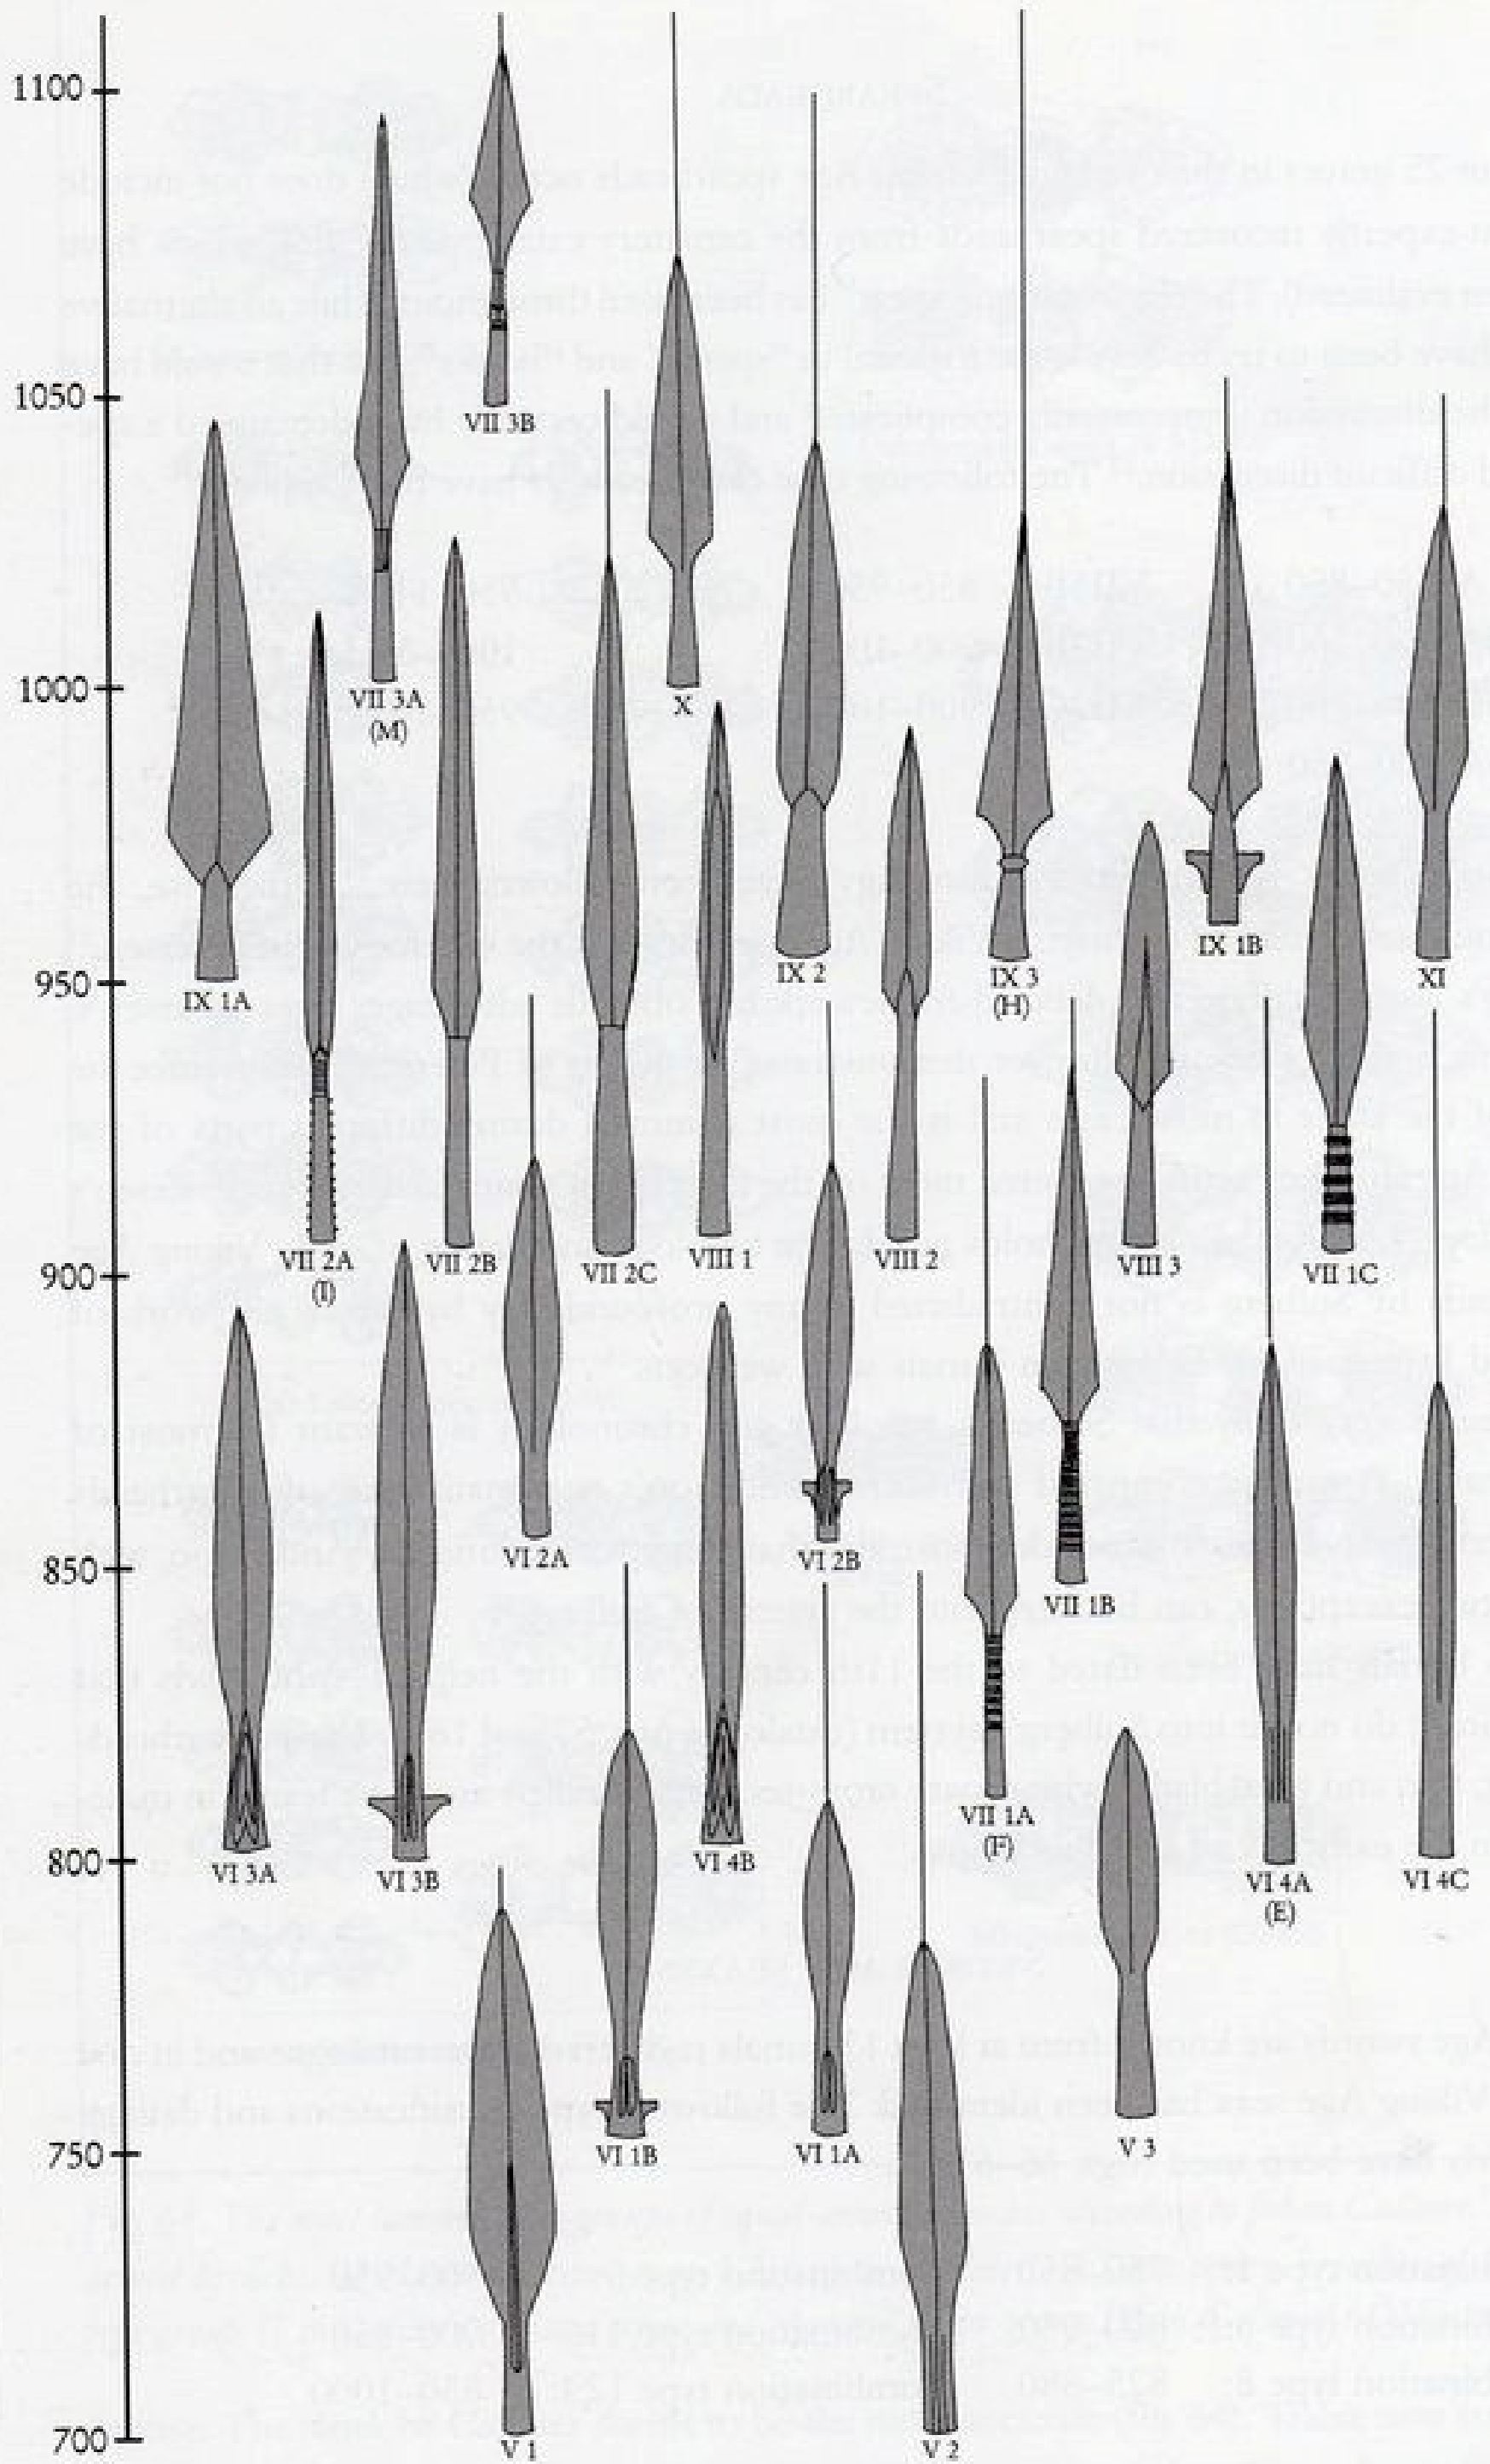

800 850 900 950 1000 1050 1100 1150 1200

9th Century 10th Century 11th Century 12th Century

Fig. 65. Bergljot Solberg's typology and chronology of Viking Age spearheads.¹⁸

Spears and javelins
 1: Finnish, 10th C.
 2: Norwegian, 10th C.

QVE

3, 4, 6, 13, 14: Typical patterns
 5: Swedish

7, 8, 9: Gjermundbu, late 9th C.
 10: 'Celtic' style spear, 10th C.
 11, 12: Carolingian imports, 9th-10th C.
 15, 16: Specialised javelins
 17, 18 19: Possible javelins